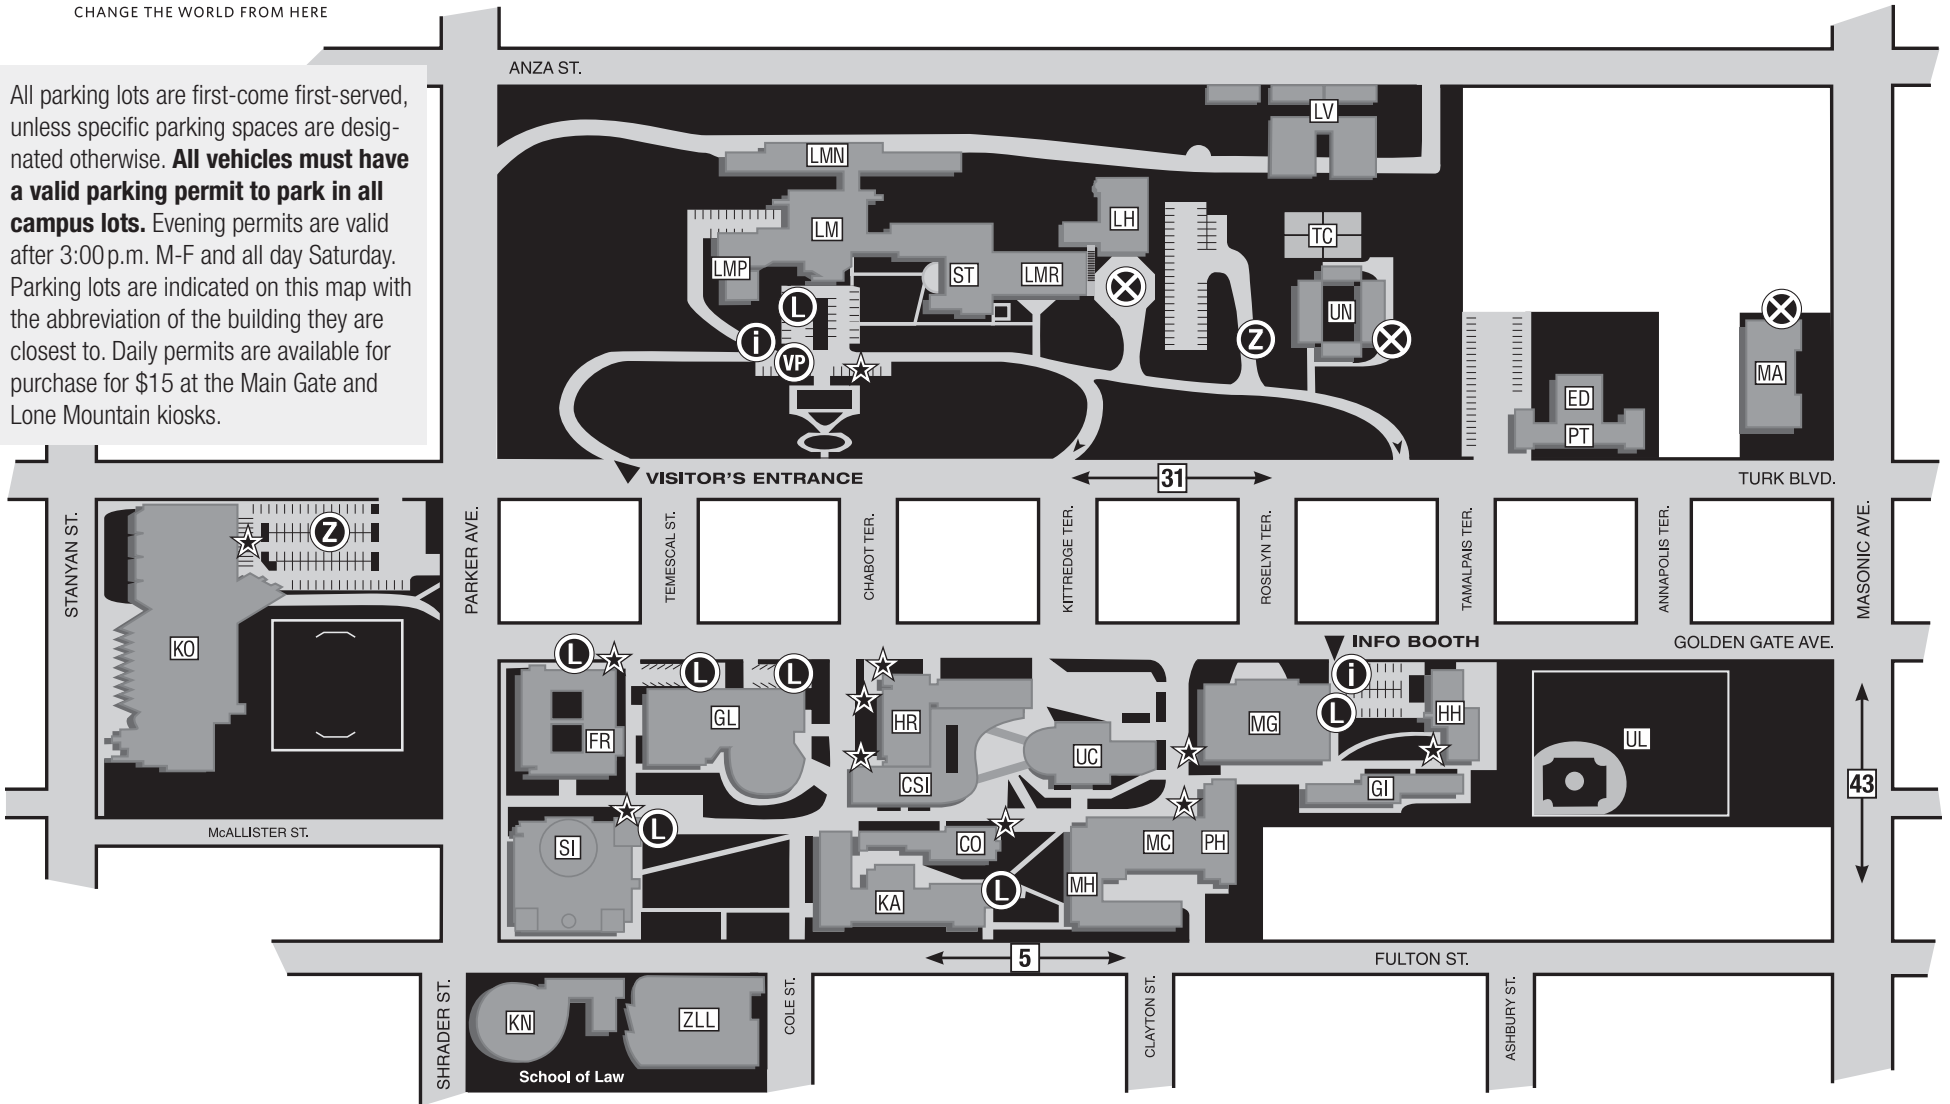

# University of San Francisco Campus Transportation Map

Department of Public Safety, University Center 5th Floor

All parking lots are first-come first-served, unless specific parking spaces are designated otherwise. **All vehicles must have a valid parking permit to park in all campus lots.** Evening permits are valid after 3:00 p.m. M-F and all day Saturday. Parking lots are indicated on this map with the abbreviation of the building they are closest to. Daily permits are available for purchase for \$15 at the Main Gate and Lone Mountain kiosks.

**MAIN CAMPUS PARKING LOTS**

- FR** XARTS Lot
- GL** Gleeson Library (East & West)
- HH** Hayes-Healy Underground Garage
- KN** Kendrick Garage
- KO** Koret Center (Upper & Lower)
- MG** Memorial Gym Lot

**SCHOOL OF EDUCATION**

- ED** School of Education Lot

 Daily Permit and Information Kiosk

 No Parking allowed

 Visitor Parking  
Permit issued by Public Safety

 On Campus Bike Racks

 Zip Car designated parking spaces.  
There are 6 Zip Car stalls in Koret  
Upper Lot and 4 at the Loyola Lot.

 Loading/Unloading Only Zones

 **31** MUNI Bus Line – Turk Boulevard

 **5** MUNI Bus Line – Fulton Street

 **43** MUNI Bus Line – Masonic Avenue